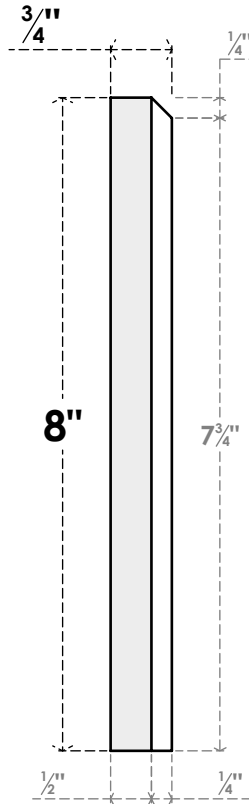

# PBP040X080X075FOS10

4"W X 8"H X 3/4"P STANDARD FOSTER FLOWER PLINTH BLOCK WITH BEVELED EDGE, ARCHITECTURAL GRADE PVC

**FRONT**

**SIDE**

EKENA MILLWORK  
2300 WEST MAIN ST.  
CLARKSVILLE, TX 75426  
TOLL FREE: 866-607-0453  
WWW.EKENAMILLWORK.COM

#### NOTES

1. INSTALLATION TO BE COMPLETED IN ACCORDANCE WITH MANUFACTURER'S SPECIFICATIONS.
2. DRAWING MAY NOT BE TO SCALE
3. THIS DRAWING IS INTENDED FOR DESIGN AND PLANNING PURPOSES ONLY.
4. ALL INFORMATION CONTAINED HEREIN WAS CURRENT AT THE TIME OF DEVELOPMENT BUT MUST BE REVIEWED AND APPROVED BY THE PRODUCT MANUFACTURER TO BE CONSIDERED ACCURATE.
5. ARCHITECTURAL GRADE PVC PRODUCTS ARE MADE FROM EXPANDED CELLULAR PVC AND COME NATURALLY WHITE BUT MAY BE PAINTED