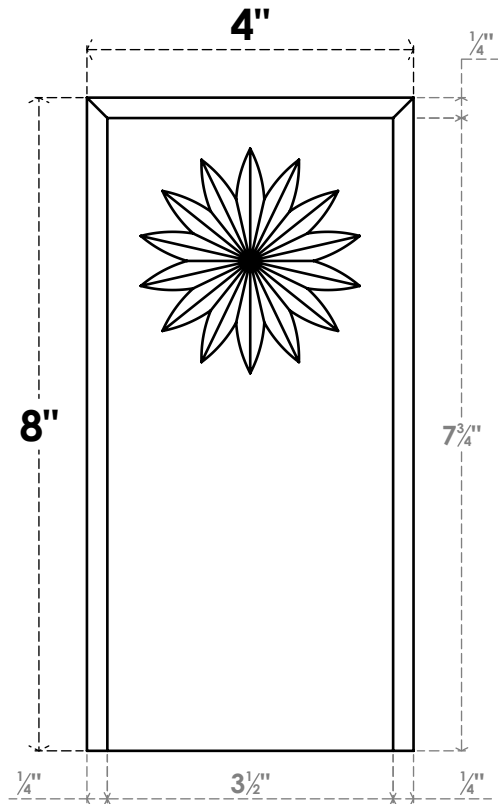

# PBP040X080X075FOS10

4"W X 8"H X 3/4"P STANDARD FOSTER FLOWER PLINTH BLOCK WITH BEVELED EDGE, ARCHITECTURAL GRADE PVC

**FRONT**

**SIDE**

EKENA MILLWORK  
2300 WEST MAIN ST.  
CLARKSVILLE, TX 75426  
TOLL FREE: 866-607-0453  
WWW.EKENAMILLWORK.COM

#### NOTES

1. INSTALLATION TO BE COMPLETED IN ACCORDANCE WITH MANUFACTURER'S SPECIFICATIONS.
2. DRAWING MAY NOT BE TO SCALE
3. THIS DRAWING IS INTENDED FOR DESIGN AND PLANNING PURPOSES ONLY.
4. ALL INFORMATION CONTAINED HEREIN WAS CURRENT AT THE TIME OF DEVELOPMENT BUT MUST BE REVIEWED AND APPROVED BY THE PRODUCT MANUFACTURER TO BE CONSIDERED ACCURATE.
5. ARCHITECTURAL GRADE PVC PRODUCTS ARE MADE FROM EXPANDED CELLULAR PVC AND COME NATURALLY WHITE BUT MAY BE PAINTED